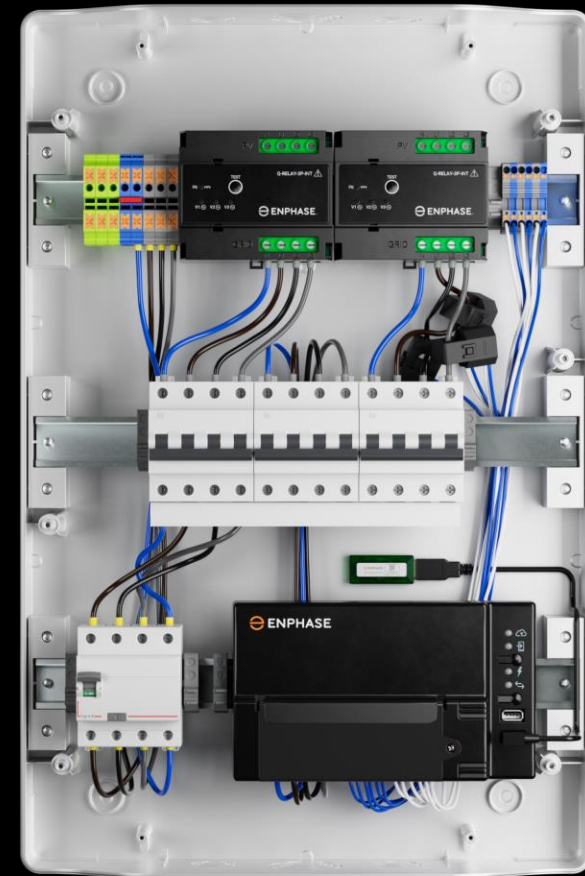

# Installation simplified

The IQ Combiner 3P EU consolidates interconnection equipment into a single enclosure and streamlines solar and storage installations leading to significant installation time savings.

### Installation simplified

- Easy wall mounting
- Top cable entry for all field wiring
- Significant installation time savings

# What's in the box?

- 1 x IQ Gateway Metered
- 2 x IQ Relay 3P
- 1 x Communications Kit
- 3 x pre-wired production CTs
- 3 x consumption CTs
- 2 x Solar/storage breakers
- 1 x IQ Gateway breaker
- 1 x RCD
- Terminal blocks and accessories